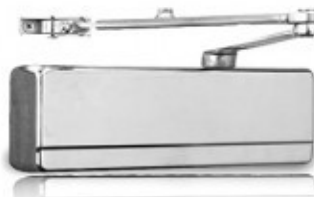

Concealed DCC105