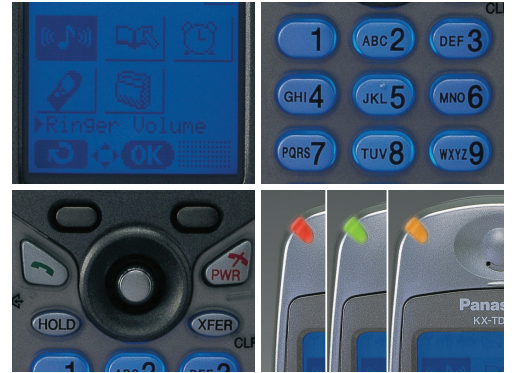

Convenient and Scalable Solution

Panasonic DECT wireless coupled with your Panasonic KX-TAW/TDA/TDE/NCP communications system offers the ideal mobile communications solution with up to a maximum of 128 cell stations.

Panasonic ideas for life

Communication Made Easy

Panasonic offers reliable, flexible solutions for education.

Elegant, Smart and Sturdy - Campus Mobility Terminals

Handsets have a large, 6-line, blue backlit LCD and include all the features you'd expect such as Caller ID, personal and system speed-dials, and a built-in 100-entry phone book and distinct ring/LED options. The handset includes an intuitive Graphical Icon Menu and dynamic Operation Guidance with Soft Keys and a built-in Joystick.