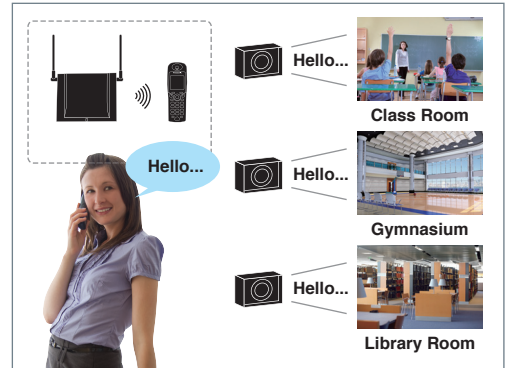

Seamless Connectivity

This system provides automatic hand-over between installed cell stations - enhancing coverage and giving you true communication mobility even within large premises. Maintain high connection quality as you walk around, moving from one cell station area to the next while continuing with important business conversations.

With Panasonic DECT, multi-system Registration allows you to roam across up to 4 different phone systems with one wireless DECT handset for maximum flexibility.

Flexible On-campus Broadcasting

Broadcasts can be made on campus from wireless terminals via speakers to notify students when needed. A simple operation lets you use a wireless DECT handset as a microphone for the school PA system. That means you don't have to go all the way to the broadcast room each time you want to announce something. It's also handy for fire drills and other school functions.