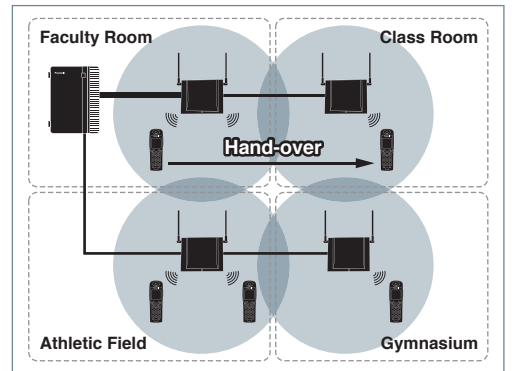

Convenient and Scalable Solution

Panasonic DECT wireless coupled with your Panasonic KX-TAW/TDA/TDE/NCP communications system offers the ideal mobile communications solution with up to a maximum of 128 cell stations.

Panasonic ideas for life

Communication Made Easy

Panasonic offers reliable, flexible solutions for education.

Elegant, Smart and Sturdy - Campus Mobility Terminals

Handsets have a large, 6-line, blue backlit LCD and include all the features you'd expect such as Caller ID, personal and system speed-dials, and a built-in 100-entry phone book and distinct ring/LED options. The handset includes an intuitive Graphical Icon Menu and dynamic Operation Guidance with Soft Keys and a built-in Joystick.

Seamless Connectivity

This system provides automatic hand-over between installed cell stations - enhancing coverage and giving you true communication mobility even within large premises. Maintain high connection quality as you walk around, moving from one cell station area to the next while continuing with important business conversations.

With Panasonic DECT, multi-system Registration allows you to roam across up to 4 different phone systems with one wireless DECT handset for maximum flexibility.

Flexible On-campus Broadcasting

Broadcasts can be made on campus from wireless terminals via speakers to notify students when needed. A simple operation lets you use a wireless DECT handset as a microphone for the school PA system. That means you don't have to go all the way to the broadcast room each time you want to announce something. It's also handy for fire drills and other school functions.